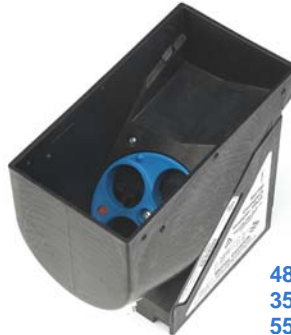

Compact Hopper

— small footprint: big capacity

- High-security, high-speed
- Field-proven reliability
- Range of bowl options

800 x €1
600 x £1
930 x 25C US

High Capacity Bowl

480 x €1
350 x £1
550 x 25C US

Extended Bowl

400 x €1
300 x £1
460 x 25C US

Standard Bowl

440 x €1
330 x £1
500 x 25C US

Square Bowl and Base

800 x €1
600 x £1
930 x 25C US

Square Bowl and Base
with one extension

1180 x €1
870 x £1
1350 x 25C US